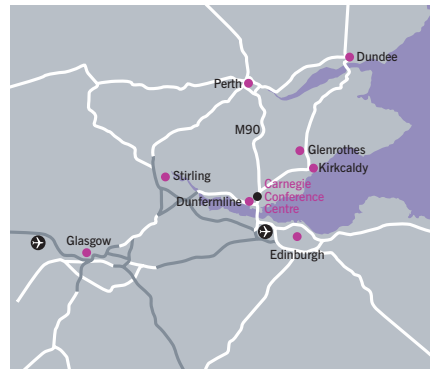

From Kincardine Bridge

Drive over the Kincardine Bridge and at the traffic signals bear right onto the A985 (signposted Kirkcaldy, Forth Road Br, Dunfermline). At the roundabout take the 2nd exit onto the A985. Continue along this road. At the next roundabout take the 2nd exit signposted Cairneyhill. Continue through Cairneyhill village and follow the road (A994) through Crossford.

Continue straight ahead through traffic lights. Pittencrief Park will be on your right past the traffic lights.

Continue straight ahead through traffic lights, past the fire station on your left. Continue straight ahead through the next two sets of traffic lights on to Sinclair Gardens roundabout. Take the 2nd exit off the roundabout on to Appin Crescent then Halbeath Road.

Continue straight on at the mini roundabout and the Football Stadium will be on your left. Continue along Halbeath Road through 2 sets of traffic lights (you will pass an Arnold Clark garage at the second set of lights). At the next roundabout take the 3rd exit at the Holiday Inn Express and Carnegie Conference Centre is at the top of the road.

From Perth/The North

Join M90 toward Forth Road Bridge/Edinburgh.

Leave at junction 3 signposted A92/A907 Kirkcaldy, Glenrothes / Dunfermline.

At the roundabout, take the 4th exit following the signs for Dunfermline. At the next roundabout take the 2nd exit and carry on to the next roundabout. Take the 3rd exit and drive past Fife College to the next roundabout. Take the 1st exit by the Holiday Inn and Carnegie Conference Centre is at the top of the road.