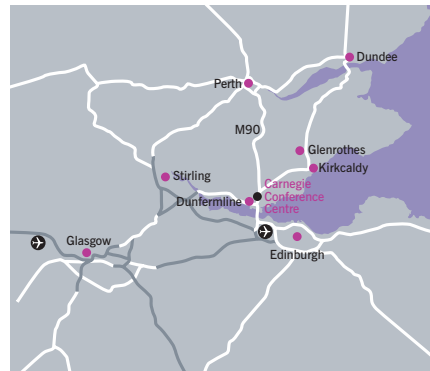

From Kincardine Bridge

Drive over the Kincardine Bridge and at the traffic signals bear right onto the A985 (signposted Kirkcaldy, Forth Road Br, Dunfermline). At the roundabout take the 2nd exit onto the A985. Continue along this road. At the next roundabout take the 2nd exit signposted Cairneyhill. Continue through Cairneyhill village and follow the road (A994) through Crossford.

Continue straight ahead through traffic lights. Pittencrief Park will be on your right past the traffic lights.

Continue straight ahead through traffic lights, past the fire station on your left. Continue straight ahead through the next two sets of traffic lights on to Sinclair Gardens roundabout. Take the 2nd exit off the roundabout on to Appin Crescent then Halbeath Road.

Continue straight on at the mini roundabout and the Football Stadium will be on your left. Continue along Halbeath Road through 2 sets of traffic lights (you will pass an Arnold Clark garage at the second set of lights). At the next roundabout take the 3rd exit at the Holiday Inn Express and Carnegie Conference Centre is at the top of the road.

From Perth/The North

Join M90 toward Forth Road Bridge/Edinburgh.

Leave at junction 3 signposted A92/A907 Kirkcaldy, Glenrothes / Dunfermline.

At the roundabout, take the 4th exit following the signs for Dunfermline. At the next roundabout take the 2nd exit and carry on to the next roundabout. Take the 3rd exit and drive past Fife College to the next roundabout. Take the 1st exit by the Holiday Inn and Carnegie Conference Centre is at the top of the road.